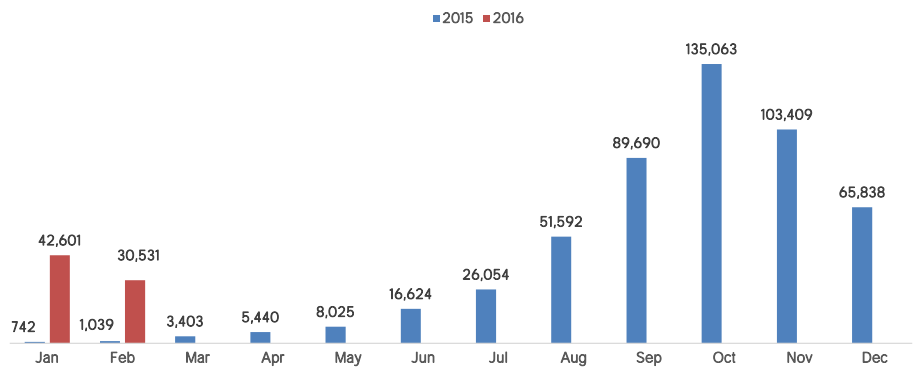

Estimated # of arrivals during the last seven days

(Based on registration figures as provided by authorities, arrows indicating higher or lower number based on the day before)

23/02/2016	▼	1,813
24/02/2016	▼	1,470
25/02/2016	▼	1,273
26/02/2016	▲	1,513
27/02/2016	▼	890
28/02/2016	▲	1,494
29/02/2016	▼	1,424

Lesvos arrivals per month