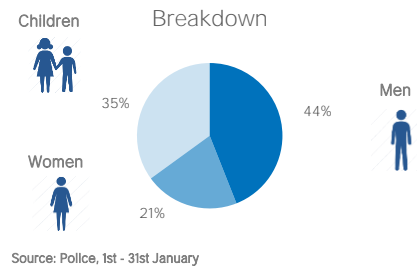

Top nationalities of arrivals in Lesvos