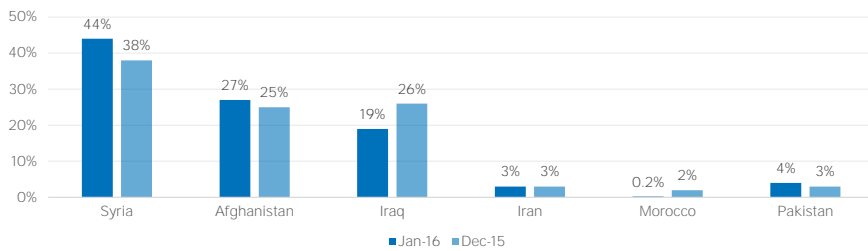

Top nationalities of arrivals in Lesvos