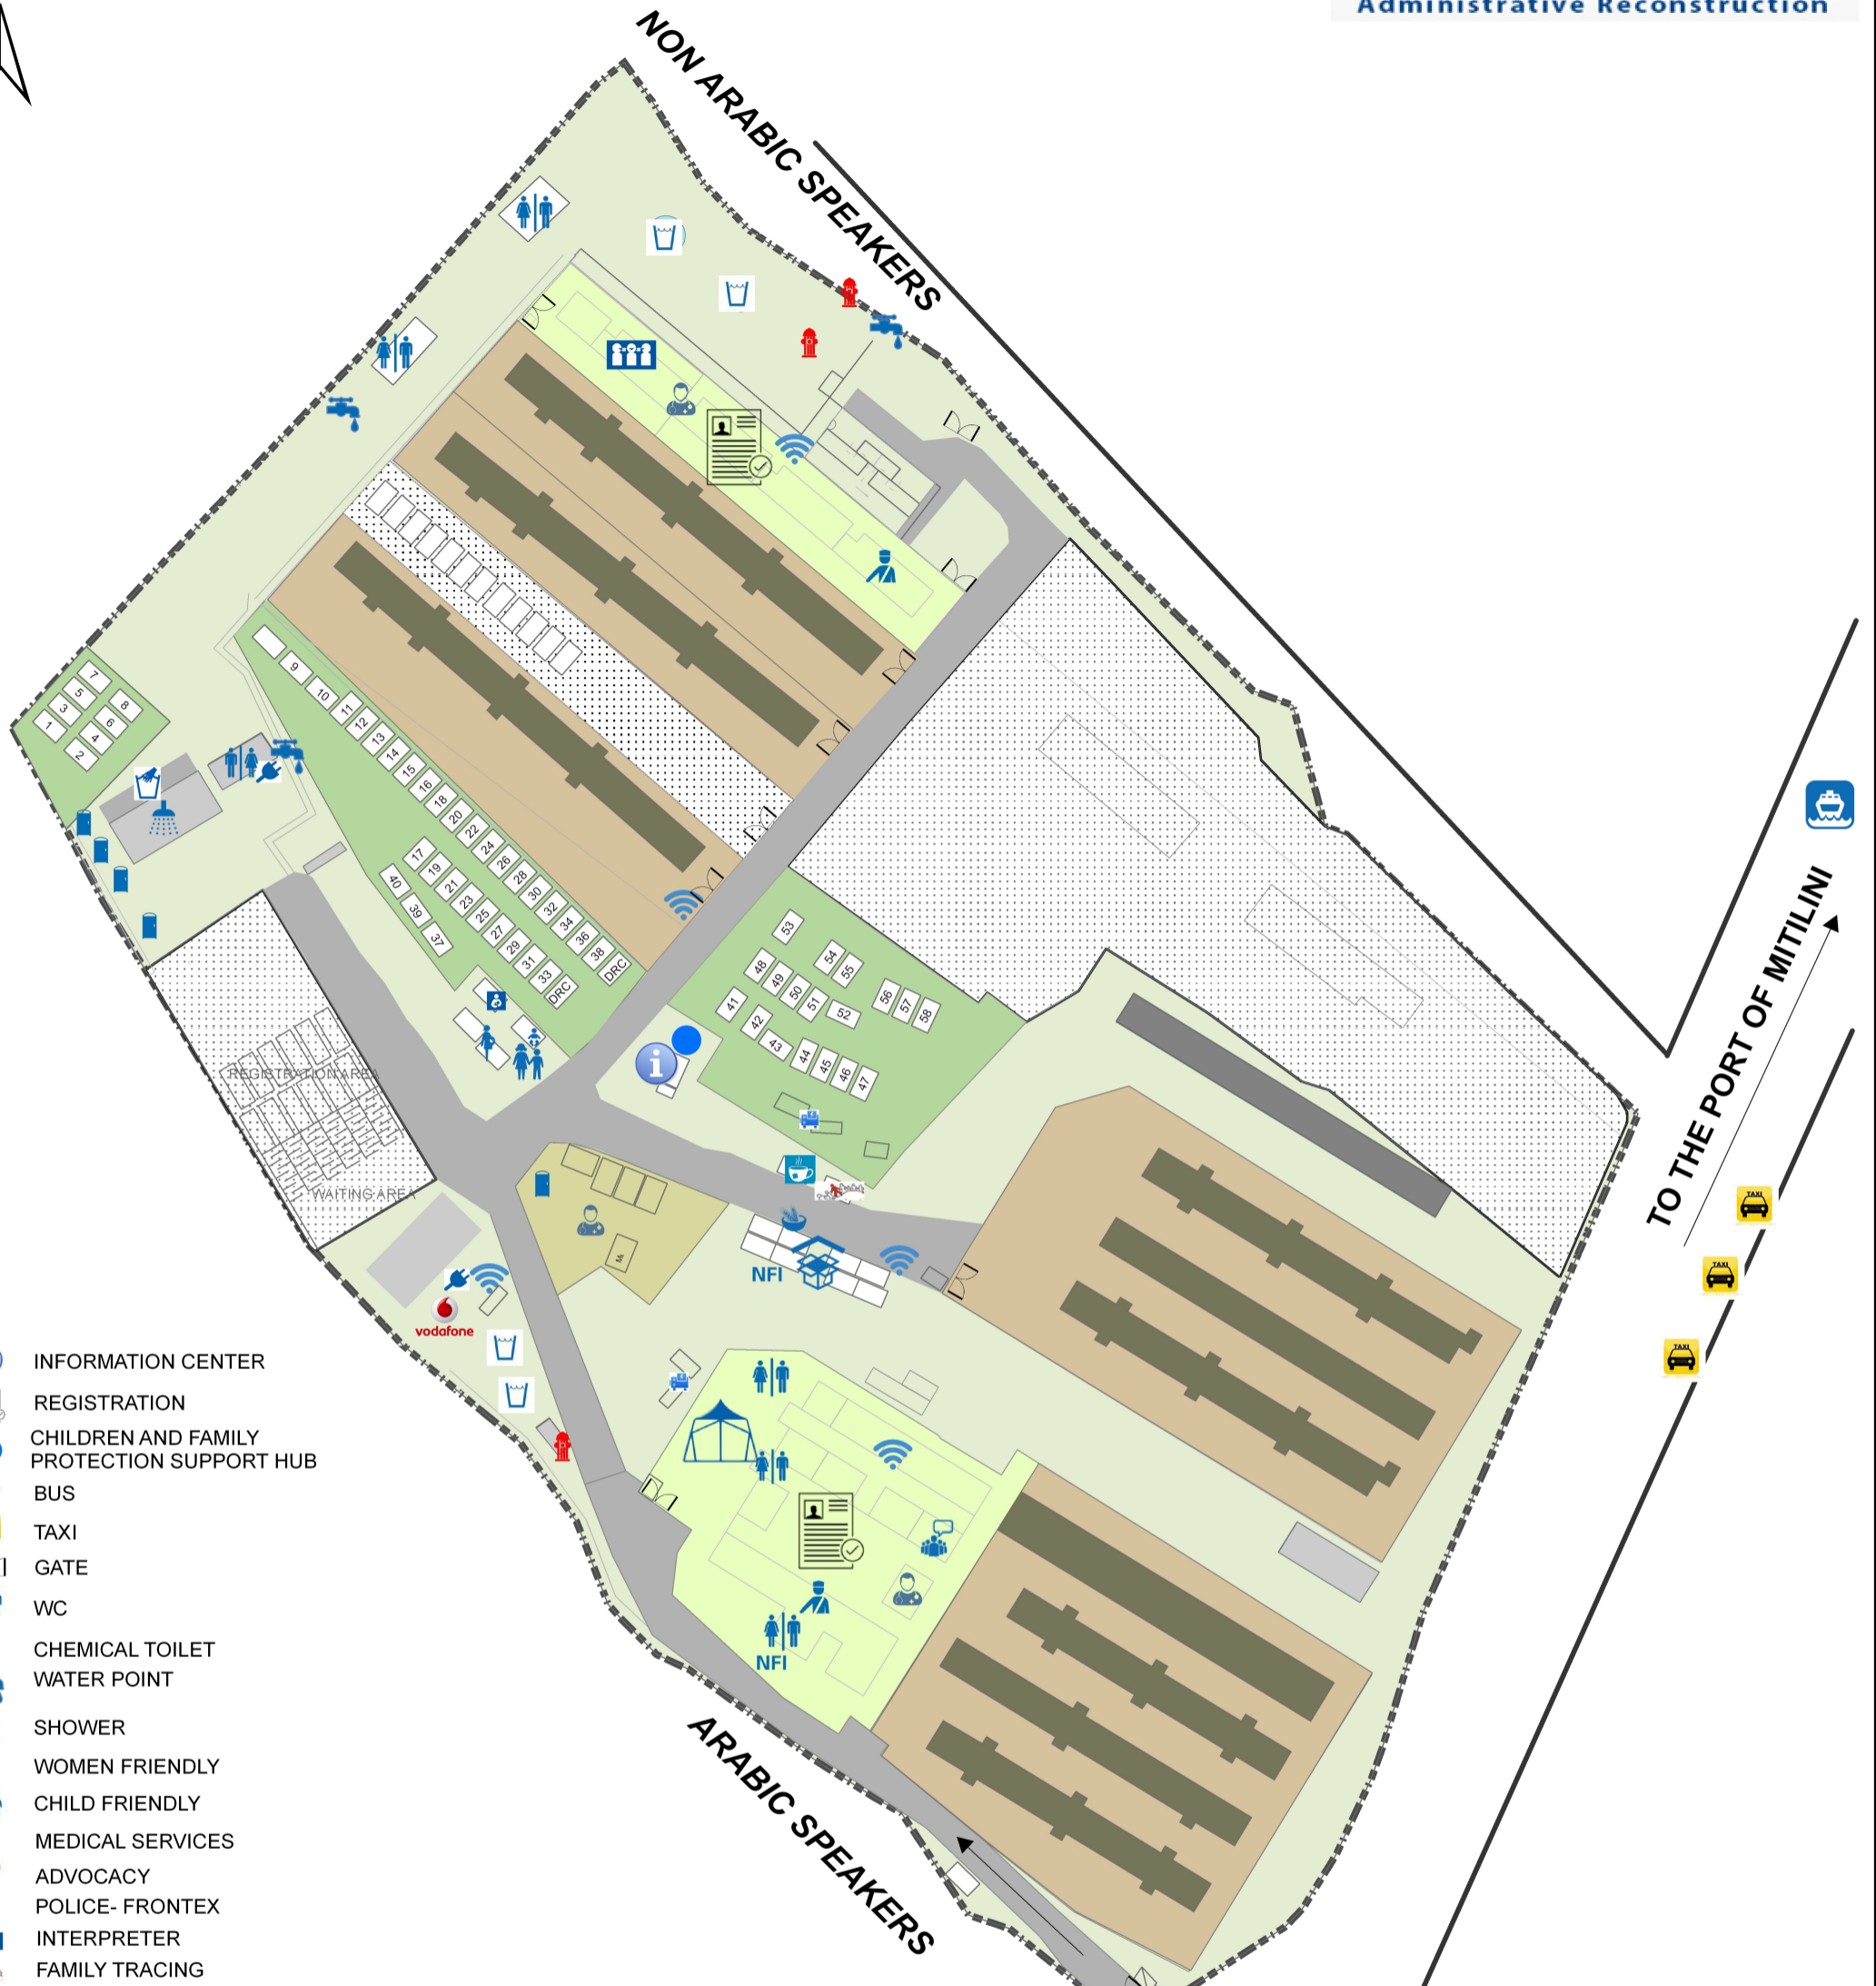

MORIA SITE- LESVOS, GREECE

- INFORMATION CENTER
- REGISTRATION
- CHILDREN AND FAMILY PROTECTION SUPPORT HUB
- BUS
- TAXI
- GATE
- WC
- CHEMICAL TOILET
- WATER POINT
- SHOWER
- WOMEN FRIENDLY
- CHILD FRIENDLY
- MEDICAL SERVICES
- ADVOCACY
- POLICE- FRONTX
- INTERPRETER
- FAMILY TRACING
- WIFI
- WASHING
- DISTRIBUTION
- FOOD
- RUBHALL
- FIRE HYDRANT
- WATERTANK
- CHARGING POINT
- GENERATOR
- SITE BOUNDARY
- REGISTRATION AREA
- PLANNED AREA
- REFUGEE HOUSING UNIT
- MEDICAL AREA
- DORMITORIES
- ROAD

TO THE PORT OF MITILINI