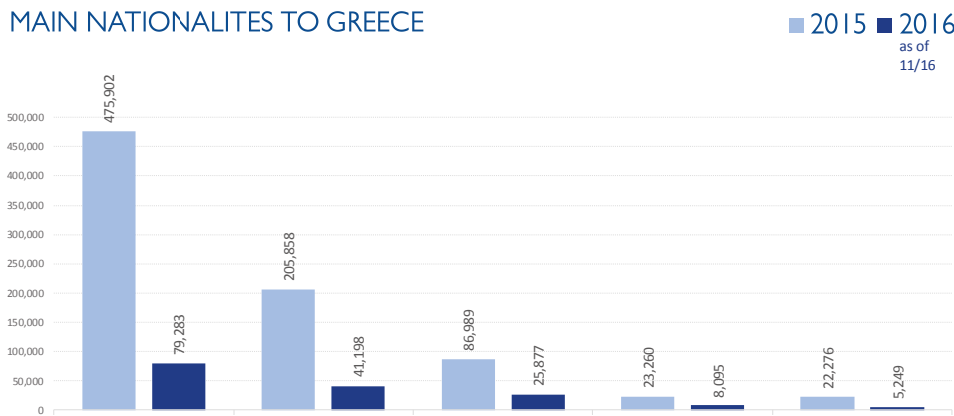

MAIN NATIONALITIES TO GREECE

ARRIVALS FROM 1 JAN TO 03 DEC

DEATHS FROM 1 JAN TO 03 DEC

MAIN NATIONALITIES TO ITALY

FATALITY RATE

*TO 03/12/17

MEDITERRANEAN FATALITIES BY MONTH

■ 2015 ■ 2016 ■ 2017

MEDITERRANEAN ARRIVALS BY MONTH

■ 2015 ■ 2016 ■ 2017

Data sets are estimates from IOM, national authorities and media sources. The boundaries and names shown and the designations used on maps do not imply official endorsement or acceptance by IOM.