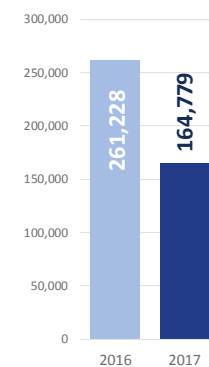

MAIN NATIONALITIES TO GREECE

ARRIVALS FROM 1 JAN TO 03 DEC

DEATHS FROM 1 JAN TO 03 DEC

MAIN NATIONALITIES TO ITALY

FATALITY RATE

*TO 03/12/17

MEDITERRANEAN FATALITIES BY MONTH

■ 2015 ■ 2016 ■ 2017