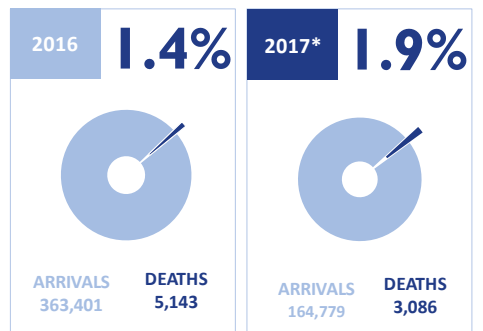

MAIN NATIONALITIES TO GREECE

ARRIVALS FROM 1 JAN TO 03 DEC

DEATHS FROM 1 JAN TO 03 DEC

MAIN NATIONALITIES TO ITALY

FATALITY RATE

*TO 03/12/17

MEDITERRANEAN FATALITIES BY MONTH

■ 2015 ■ 2016 ■ 2017

MEDITERRANEAN ARRIVALS BY MONTH

■ 2015 ■ 2016 ■ 2017

Data sets are estimates from IOM, national authorities and media sources. The boundaries and names shown and the designations used on maps do not imply official endorsement or acceptance by IOM.