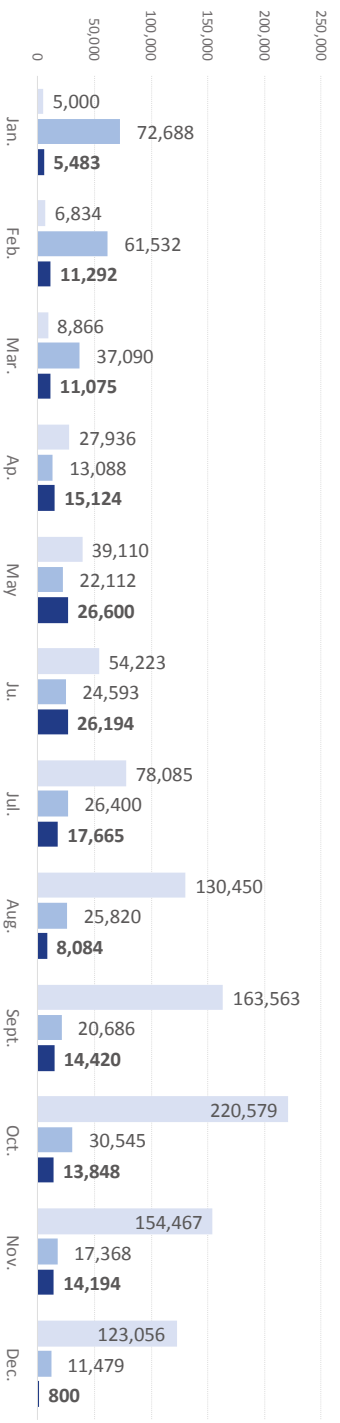

MAIN NATIONALITIES TO GREECE

ARRIVALS FROM 1 JAN TO 03 DEC

DEATHS FROM 1 JAN TO 03 DEC

MAIN NATIONALITIES TO ITALY

FATALITY RATE

*TO 03/12/17

MEDITERRANEAN FATALITIES BY MONTH

■ 2015 ■ 2016 ■ 2017

MEDITERRANEAN ARRIVALS BY MONTH

■ 2015 ■ 2016 ■ 2017

Data sets are estimates from IOM, national authorities and media sources. The boundaries and names shown and the designations used on maps do not imply official endorsement or acceptance by IOM.