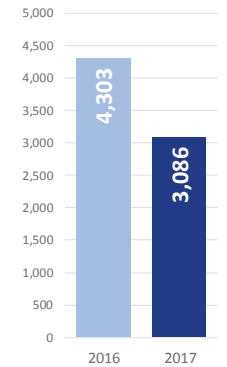

MAIN NATIONALITIES TO GREECE

ARRIVALS FROM 1 JAN TO 03 DEC

DEATHS FROM 1 JAN TO 03 DEC

MAIN NATIONALITIES TO ITALY

FATALITY RATE

*TO 03/12/17

MEDITERRANEAN FATALITIES BY MONTH

■ 2015 ■ 2016 ■ 2017