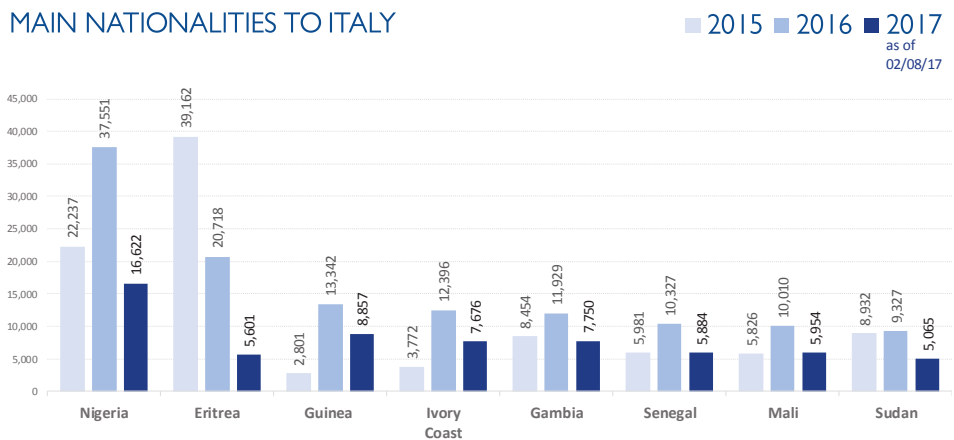

MAIN NATIONALITIES TO GREECE

ARRIVALS FROM 1 JAN TO 03 DEC

DEATHS FROM 1 JAN TO 03 DEC

MAIN NATIONALITIES TO ITALY

FATALITY RATE

*TO 03/12/17

MEDITERRANEAN FATALITIES BY MONTH

■ 2015 ■ 2016 ■ 2017