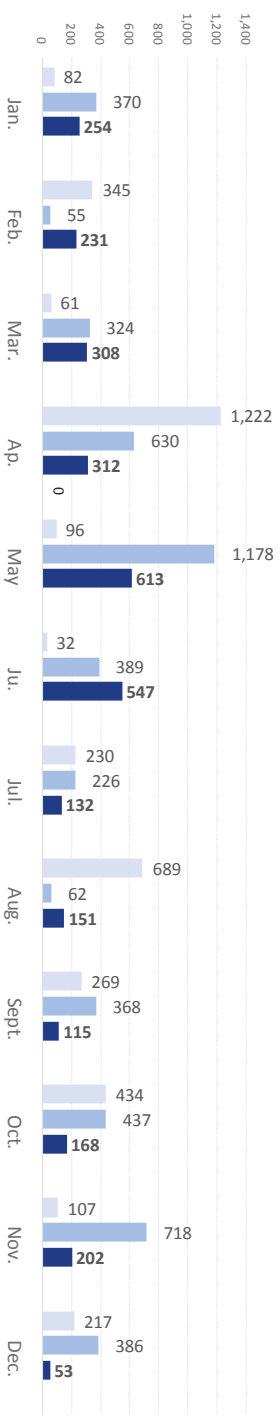

MAIN NATIONALITIES TO GREECE

ARRIVALS FROM 1 JAN TO 03 DEC

DEATHS FROM 1 JAN TO 03 DEC

MAIN NATIONALITIES TO ITALY

FATALITY RATE

*TO 03/12/17

MEDITERRANEAN FATALITIES BY MONTH

■ 2015 ■ 2016 ■ 2017

MEDITERRANEAN ARRIVALS BY MONTH

■ 2015 ■ 2016 ■ 2017

Data sets are estimates from IOM, national authorities and media sources. The boundaries and names shown and the designations used on maps do not imply official endorsement or acceptance by IOM.